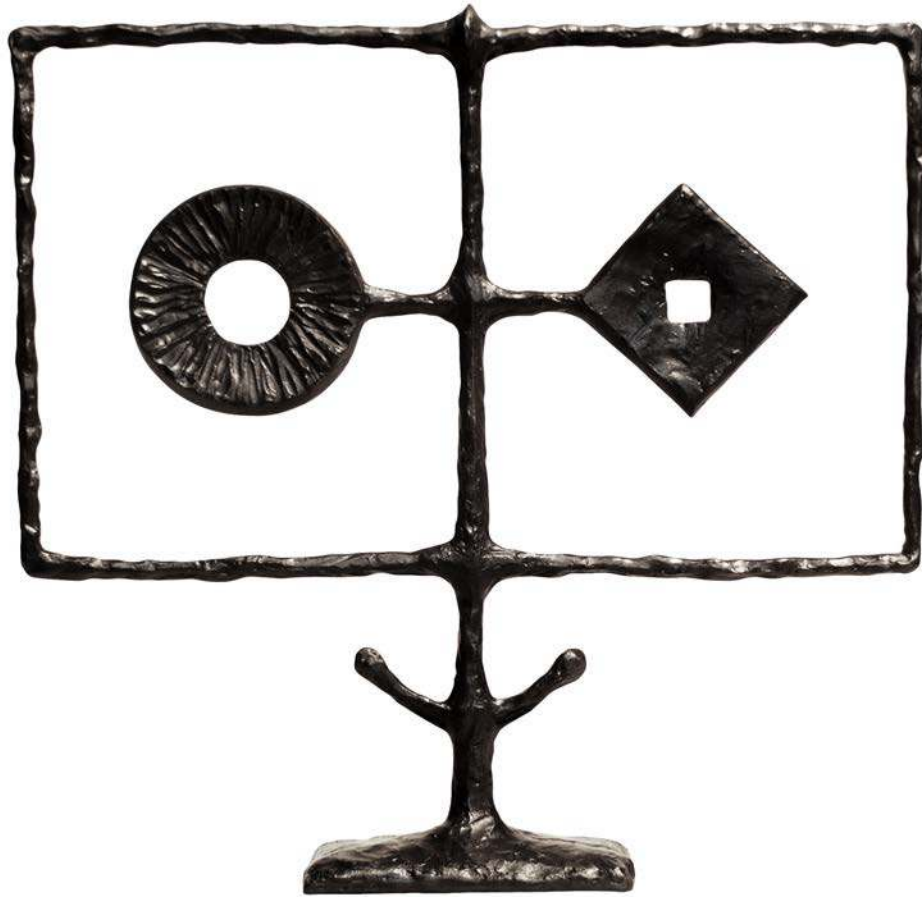

Face Abstract

Artist: Tom Corbin
Edition 80
20"H, 4"D, 20.5"W
Bronze, black patina