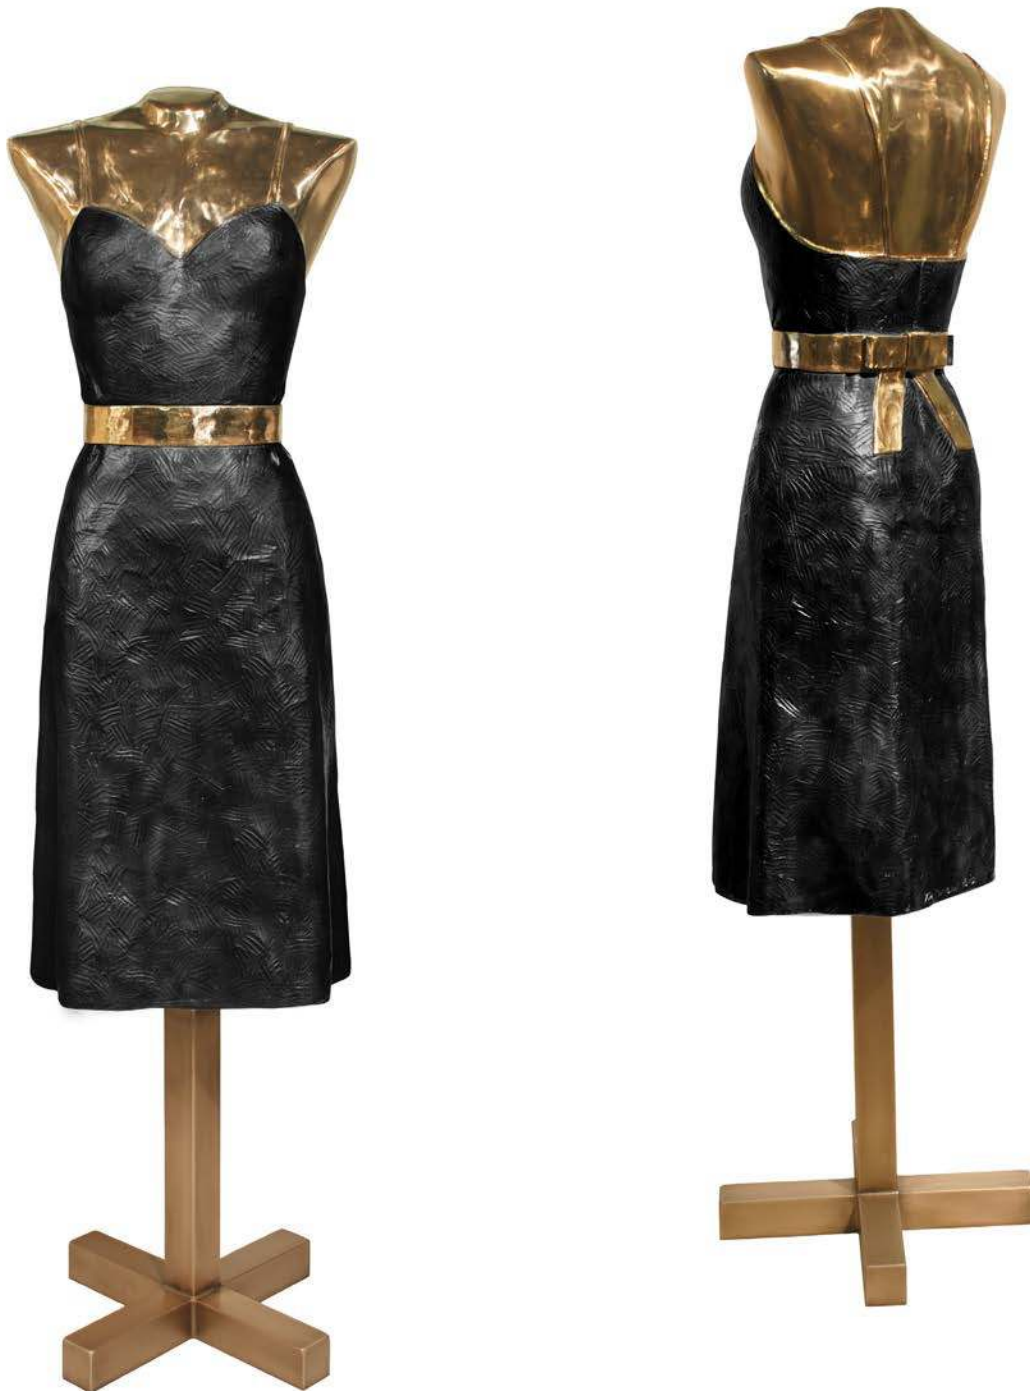

Mannequin II Tall

Artist: Tom Corbin
Edition 60
60"H, 13"D, 16"W
Polished bronze with black patina