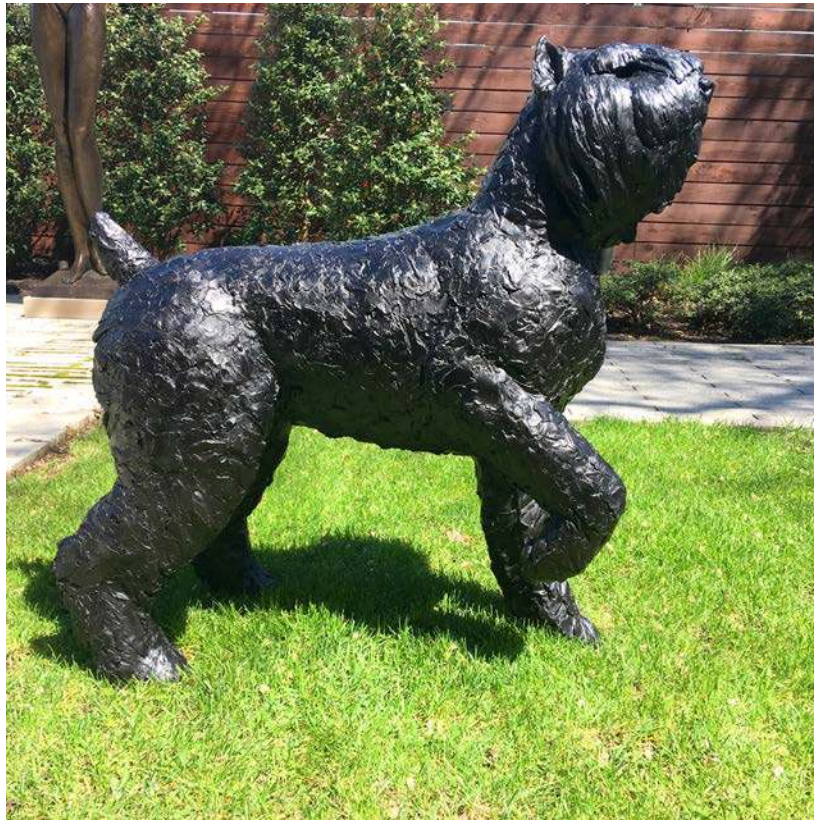

T. Corbin Outdoor Collection

Bouvier

Artist: Tom Corbin

Edition 20

36"H, 15"D, 37"W

Bronze, black/brown patina

Contact Corbin Bronze for approved outdoor patinas and installation recommendations