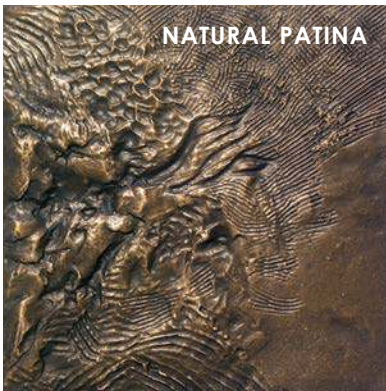

Patina Samples

Printed or digital patina samples are to be used as a guide for choosing a finish. Actual patina colors will vary.

Not all patinas are recommended for each piece. Please contact Corbin Bronze for recommendations, restrictions and approval.

Polished bronze and polished white bronze require special approval and separate quote from Corbin Bronze.

Please see our disclaimer located in the terms portion of our price list for a full explanation.