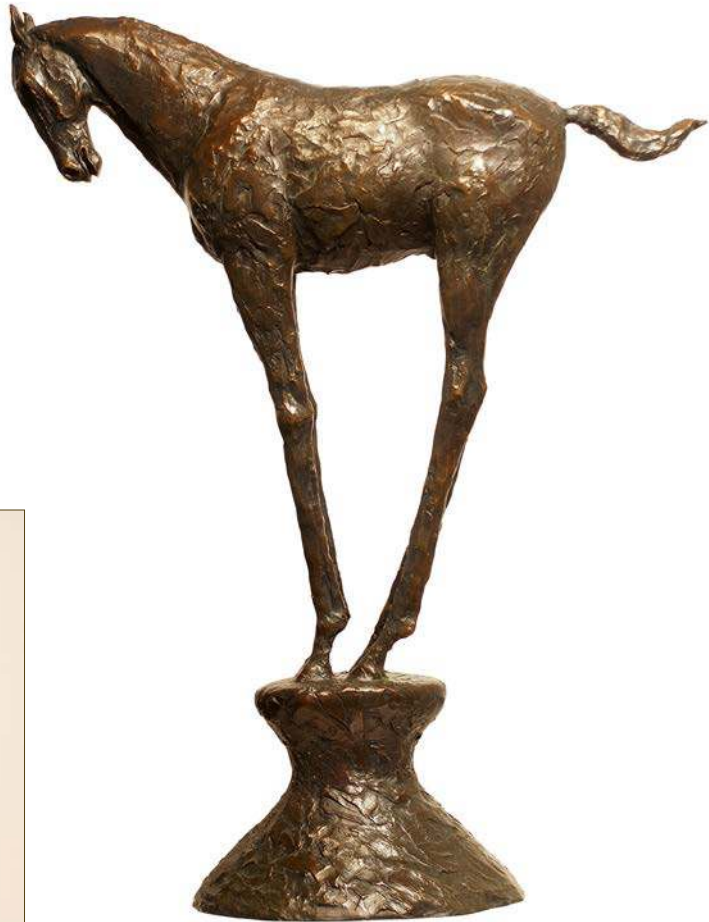

Girl with Sunflower

Artist: Tom Corbin
Edition 50
33.5"H, 6.25"D, 5.25"W
Bronze, green/brown patina with polished sunflower
Cast stone base

Good Kitty

Artist: Tom Corbin
Edition 40
15.5"H, 5.75"D, 17.75"W
Bronze, black/brown patina