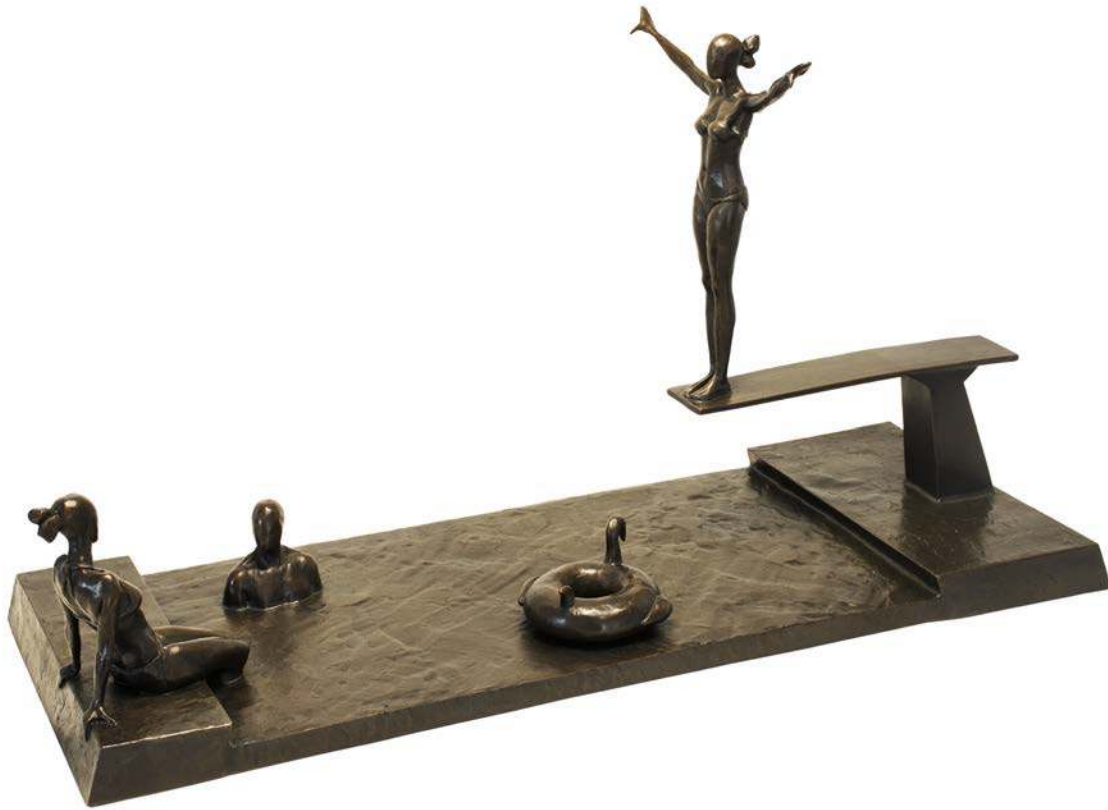

The Deep End

Artist: Tom Corbin
Edition 60
17"H, 12"D, 30"W
Bronze, green/brown patina