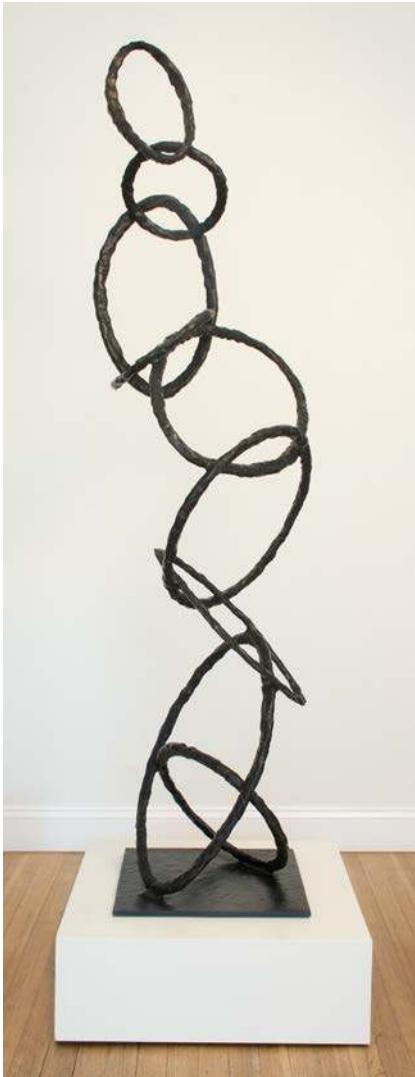

Chronos

Artist: Tom Corbin
Edition 60
73.5"H, 20"D, 20"W
Bronze, black/brown patina