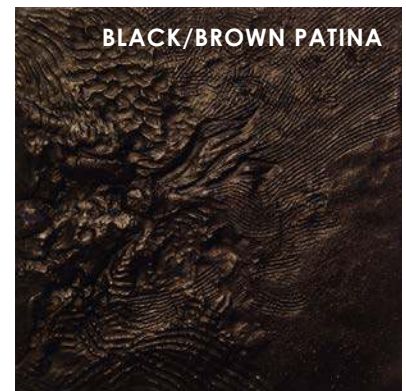

Patina Samples

Printed or digital patina samples are to be used as a guide for choosing a finish. Actual patina colors will vary.

Not all patinas are recommended for each piece. Please contact Corbin Bronze for recommendations, restrictions and approval.

Polished bronze and polished white bronze require special approval and separate quote from Corbin Bronze.

Please see our disclaimer located in the terms portion of our price list for a full explanation.