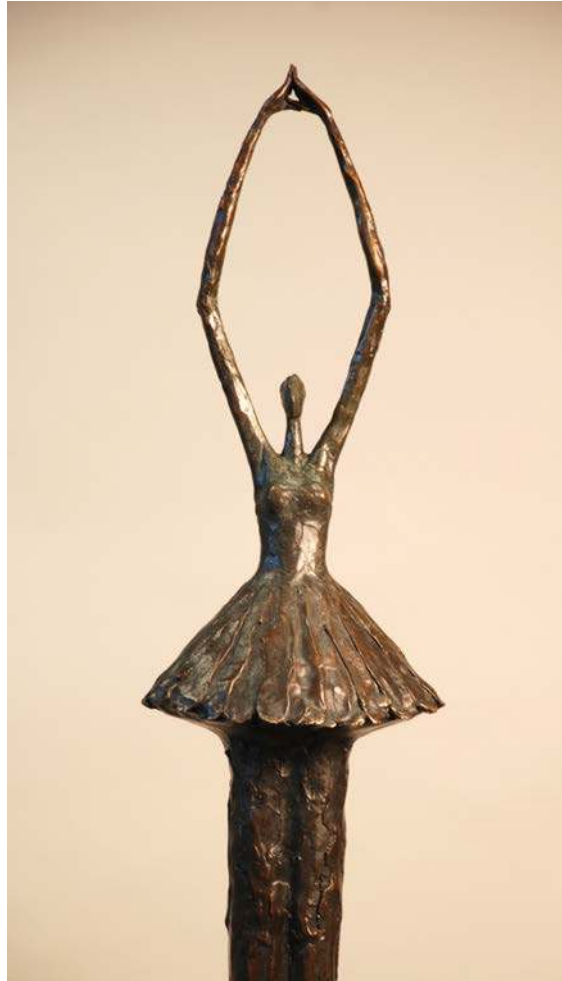

Avion II

Artist: Tom Corbin
Edition 60
78.5"H, 14"D, 11"W
Bronze, green/brown patina with polished bird
Cast stone base

Ballerina I

Artist: Tom Corbin
Edition 60
71"H, 8"D, 14.5"W
Bronze, green/brown patina with polished highlights
Cast stone base