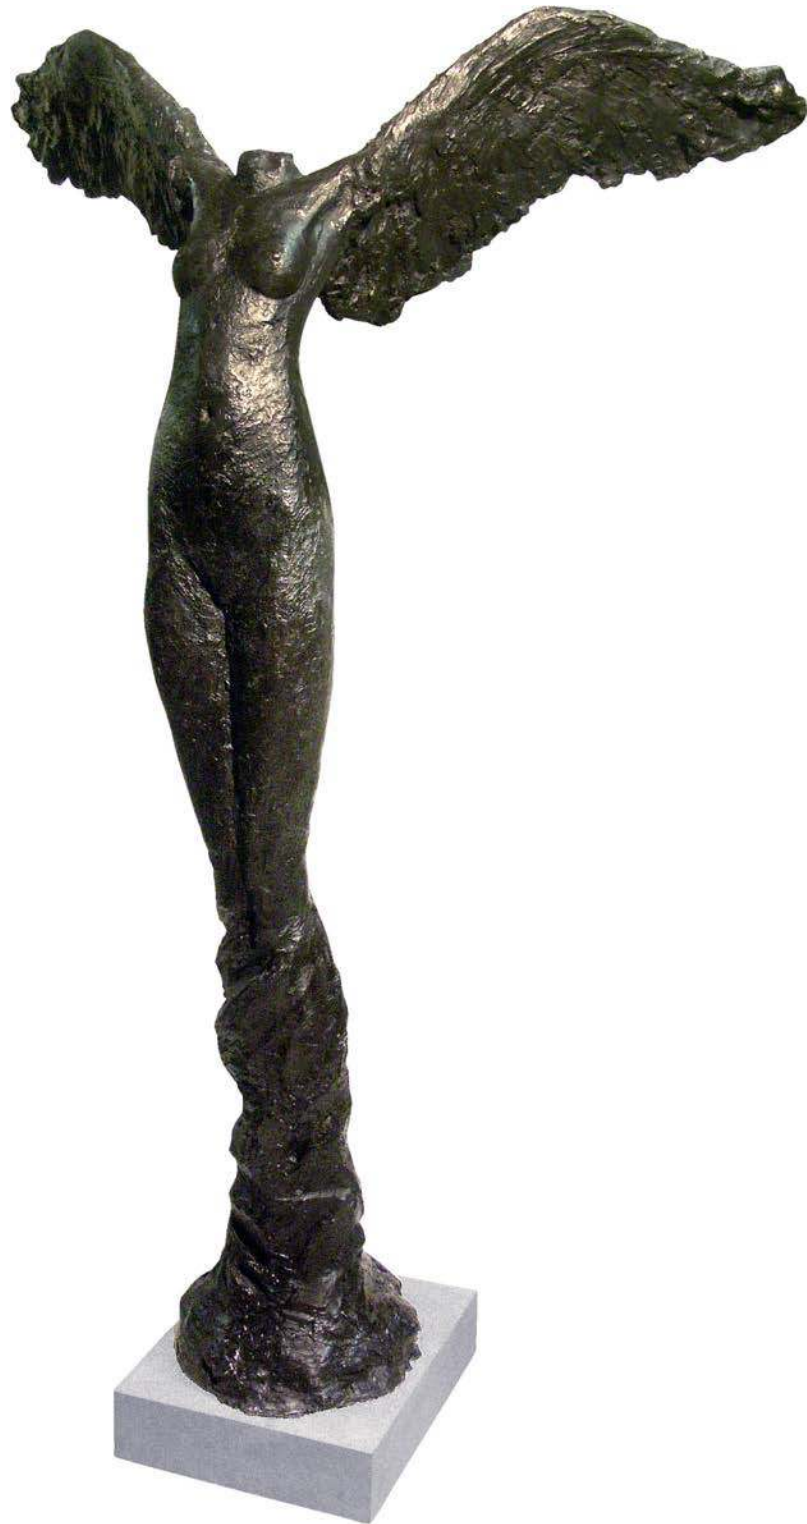

Luna II

Artist: Tom Corbin
Edition 35
73.5"H, 25"D, 45"W
Bronze, black/brown patina
Light grey granite base