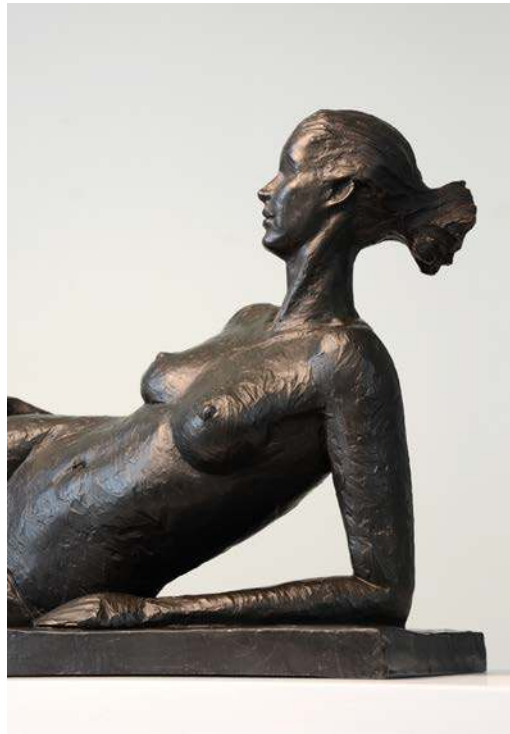

Reclining Nude II

Artist: Tom Corbin
Edition 60
12"H, 8.25"D, 29.25"W
Bronze, black/brown patina