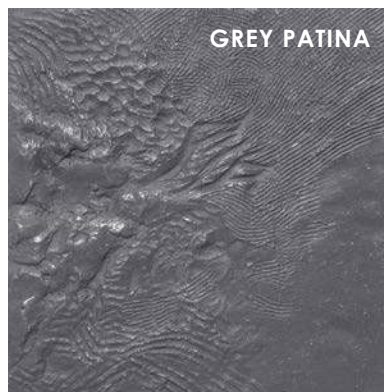

Patina Samples

Printed or digital patina samples are to be used as a guide for choosing a finish. Actual patina colors will vary.

Not all patinas are recommended for each piece. Please contact Corbin Bronze for recommendations, restrictions and approval.

Polished bronze and polished white bronze require special approval and separate quote from Corbin Bronze.

Please see our disclaimer located in the terms portion of our price list for a full explanation.