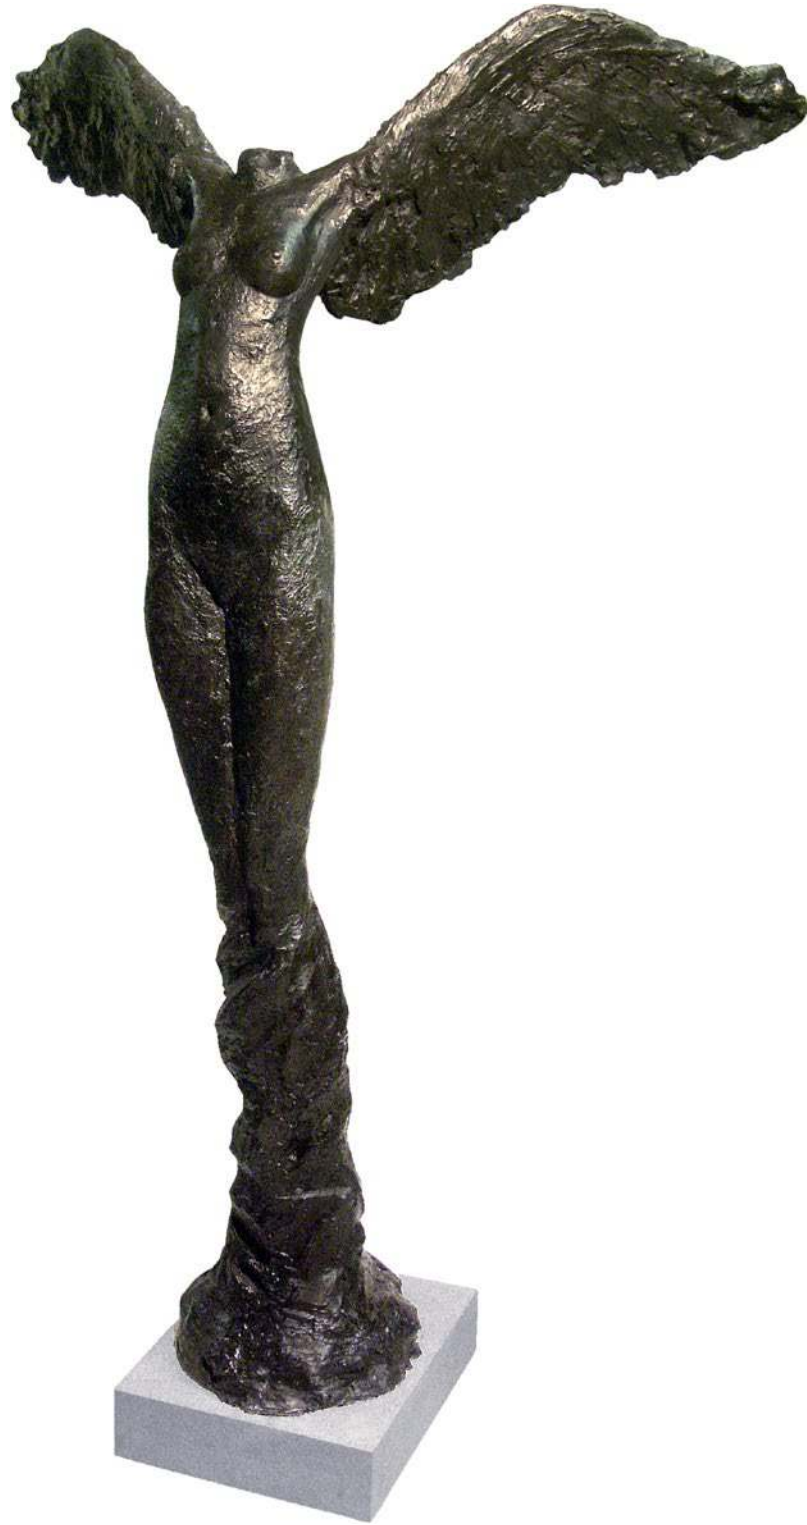

Luna II

Artist: Tom Corbin
Edition 35
73.5"H, 25"D, 45"W
Bronze, black/brown patina
Light grey granite base