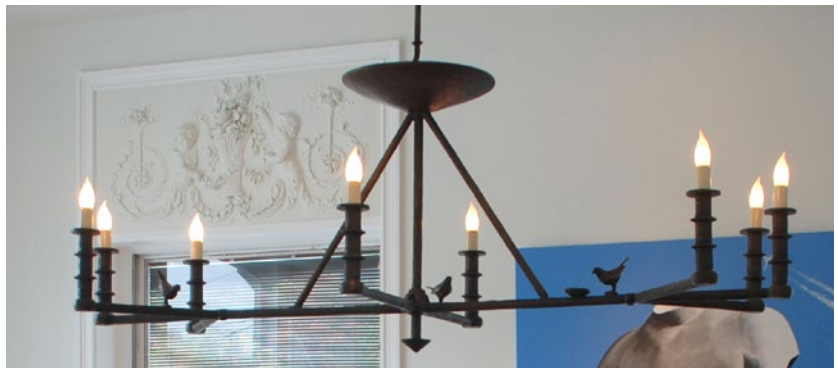

Eight Candle Chandelier

Artist: Tom Corbin

32"D, 72"W

33" minimum drop with hooked canopy

Custom drops available with bronze extension rods

Shown with nest and three birds (top)

Shown with four female figures and bronze rope (bottom)

Bronze, natural patina