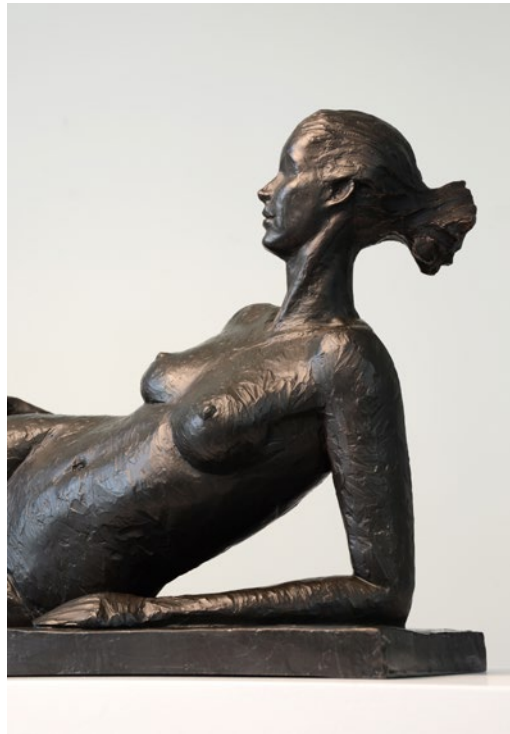

Reclining Nude II

Artist: Tom Corbin
Edition 60
12"H, 8.25"D, 29.25"W
Bronze, black/brown patina