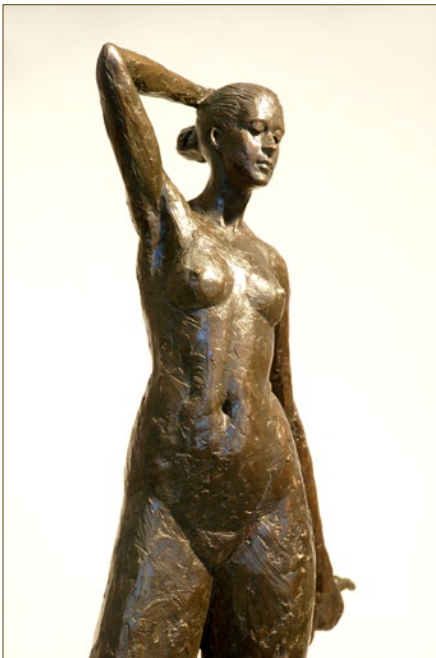

Elli

Artist: Tom Corbin
Edition 60
33"H, 12"D, 9"W
Bronze, green/brown patina