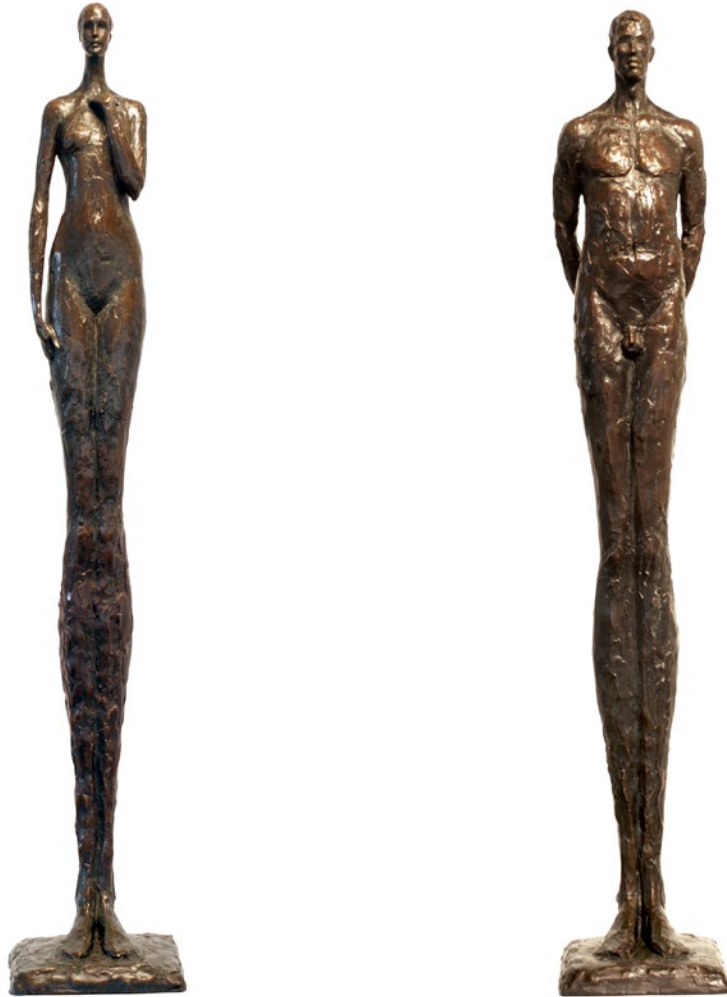

Artist: Tom Corbin
Edition 60
62.5"H, 10"D, 28"W
Polished bronze with dark natural patina

Male Reveal with pedestal

Artist: Tom Corbin
Edition 60
72.75"H, 9"D, 10.25"W
Bronze, green/brown patina

Man I

Artist: Tom Corbin
Edition 50
78.25"H, 12"D, 13"W
Bronze, green/brown patina
Light grey granite base

Artist: Tom Corbin
Edition 60
33.5"H, 15"D, 20"W
Bronze, green/brown patina

Elli

Artist: Tom Corbin
Edition 60
33"H, 12"D, 9"W
Bronze, green/brown patina

Emma

Artist: Tom Corbin
Edition 60
32.5"H, 9.5"D, 7"W
Bronze, green/brown patina