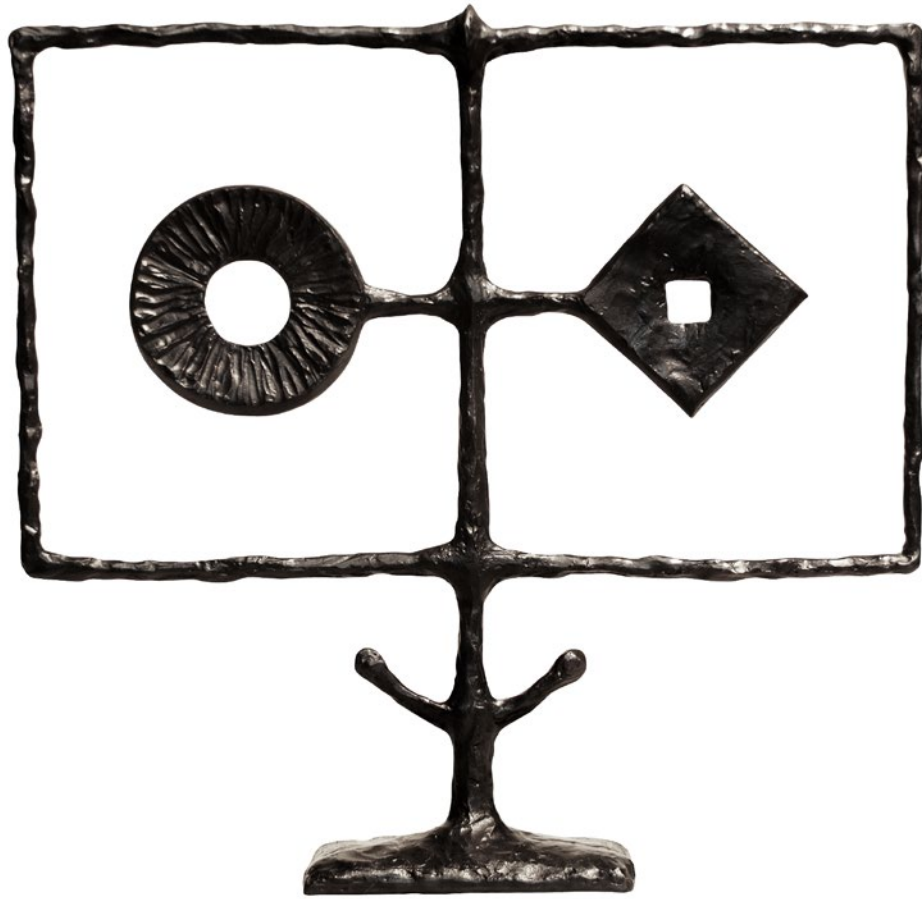

(two positions shown)

Cinque Fiori

Artist: Tom Corbin

Edition 80

28"H, 7"D, 29"W

Bronze, natural patina with polished highlights

Circle Study #1

Artist: Tom Corbin
Edition 80
25"H, 5"D, 18"W
Bronze, green/brown patina