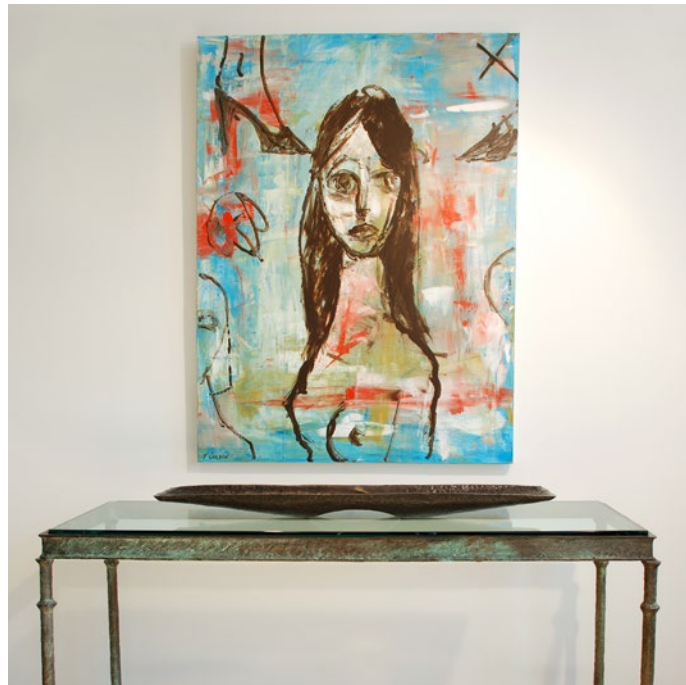

Bambara Bowl

Artist: Tom Corbin
3"H, 9"D, 37.5"W
Bronze, dark natural patina with polished highlights