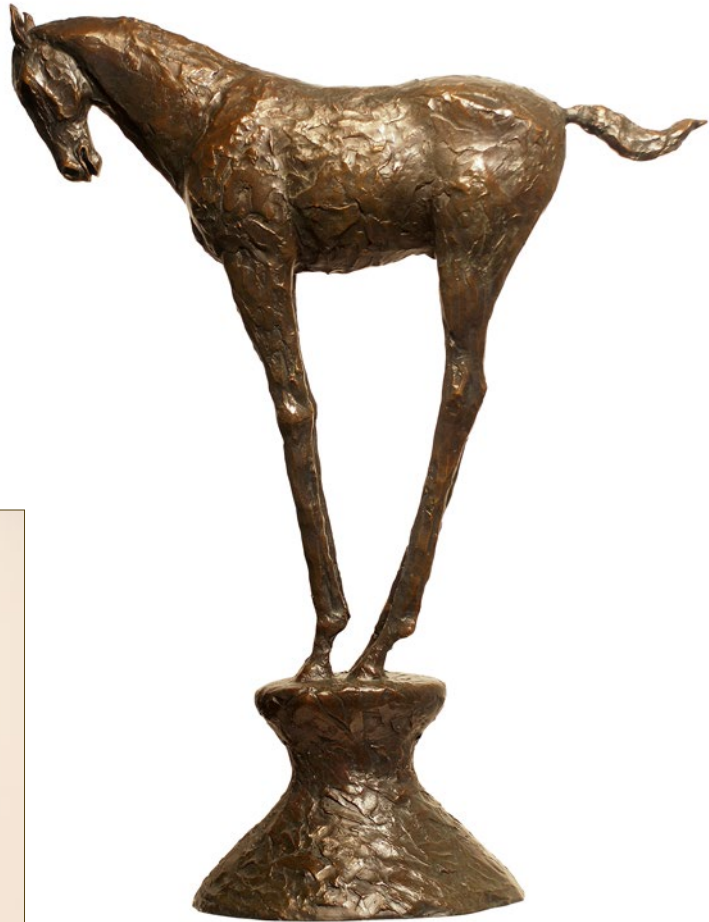

Girl with Sunflower

Artist: Tom Corbin
Edition 50
33.5"H, 6.25"D, 5.25"W
Bronze, green/brown patina with polished sunflower
Cast stone base

Good Kitty

Artist: Tom Corbin
Edition 40
15.5"H, 5.75"D, 17.75"W
Bronze, black/brown patina