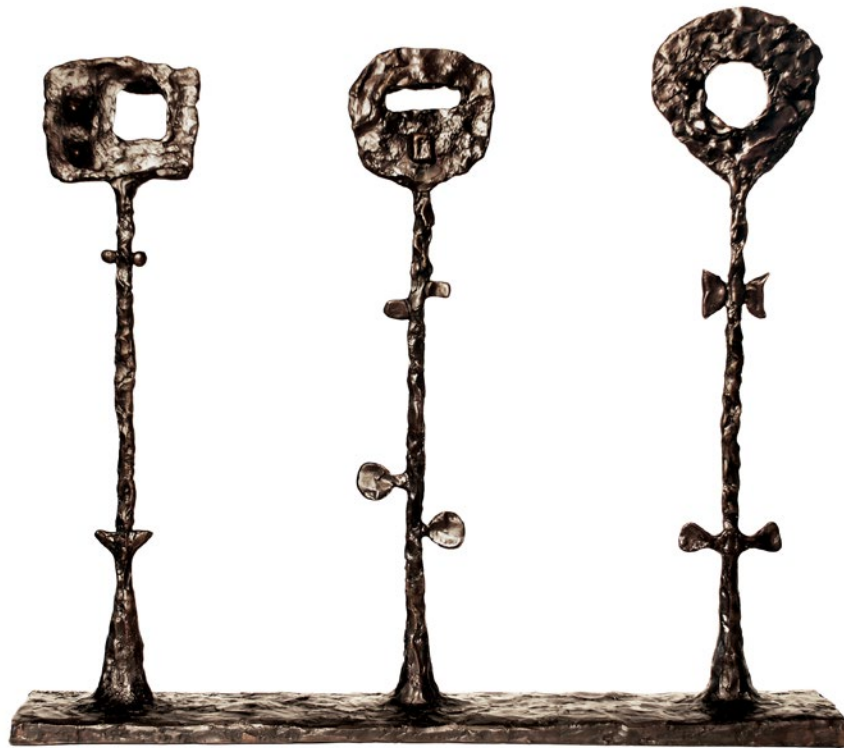

Flower Study

Artist: Tom Corbin
Edition 80
23"H, 4.5"D, 18"W
Bronze, green/brown patina

Lynx

Artist: Tom Corbin
Edition 60
10"H, 10"D, 37"W
Bronze, light golden brown patina with polished highlights
(two positions shown)

Axis and Orion

Orion

Artist: Tom Corbin
Edition 60
10"H, 8"D, 20"W
Bronze, white patina
(two positions shown)

Tre Fiori

Artist: Tom Corbin

Edition 80

19"H, 6"D, 22"W

Bronze, green/brown patina with polished highlights

Tre Forma

Artist: Tom Corbin
Edition 80
18"H, 3.5"D, 20.5"W
Bronze, black/brown patina

Vela

Artist: Tom Corbin
Edition 60
12.5"H, 17"D, 67"W
Polished bronze
(two positions shown)

Woman at the Center

Artist: Tom Corbin
Edition 80
28.5"H, 5"D, 23"W
Bronze, black/brown patina