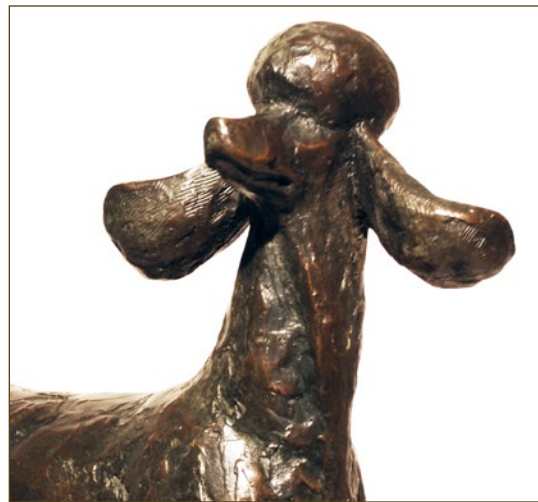

Roxy Study II

Artist: Tom Corbin
Edition 60
15.5"H, 8"D, 16"W
Bronze, green/brown patina