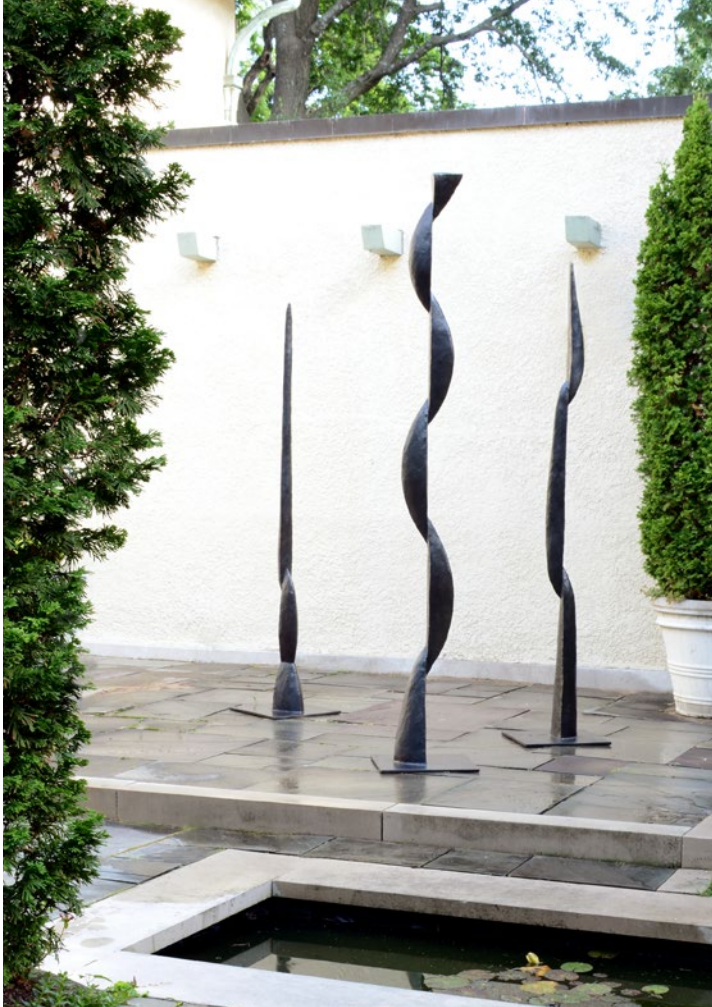

Left to right: Column 80, Column 94, Column 85