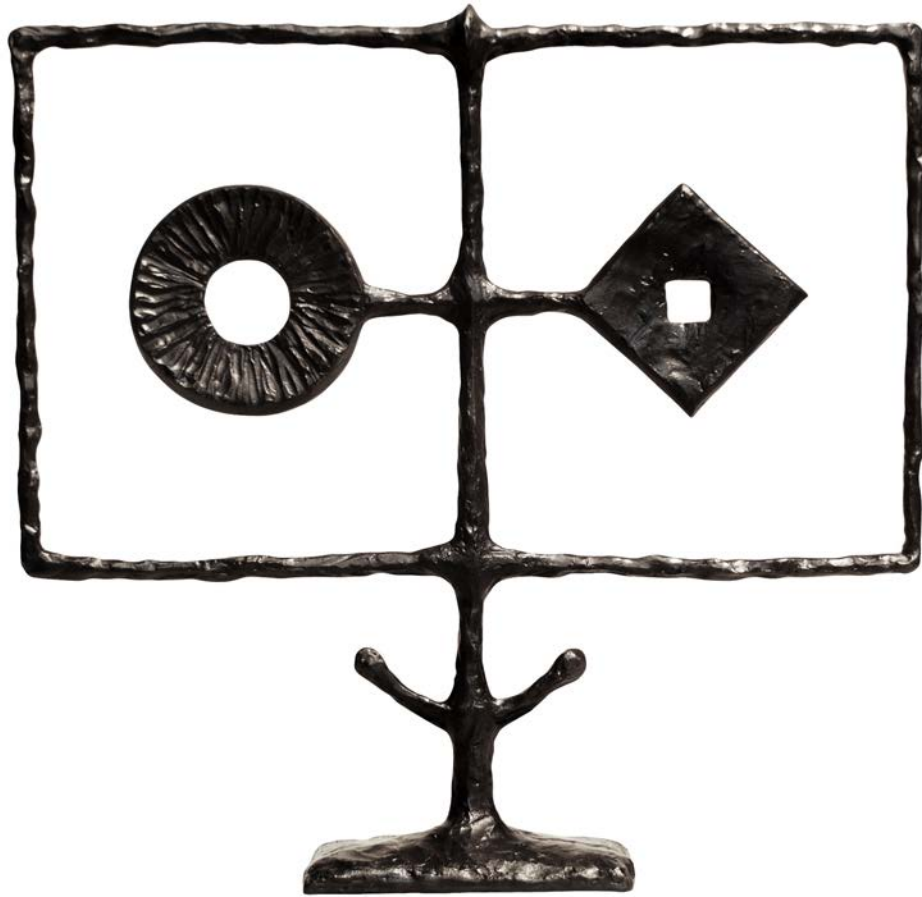

Face Abstract

Artist: Tom Corbin
Edition 80
20"H, 4"D, 20.5"W
Bronze, black patina