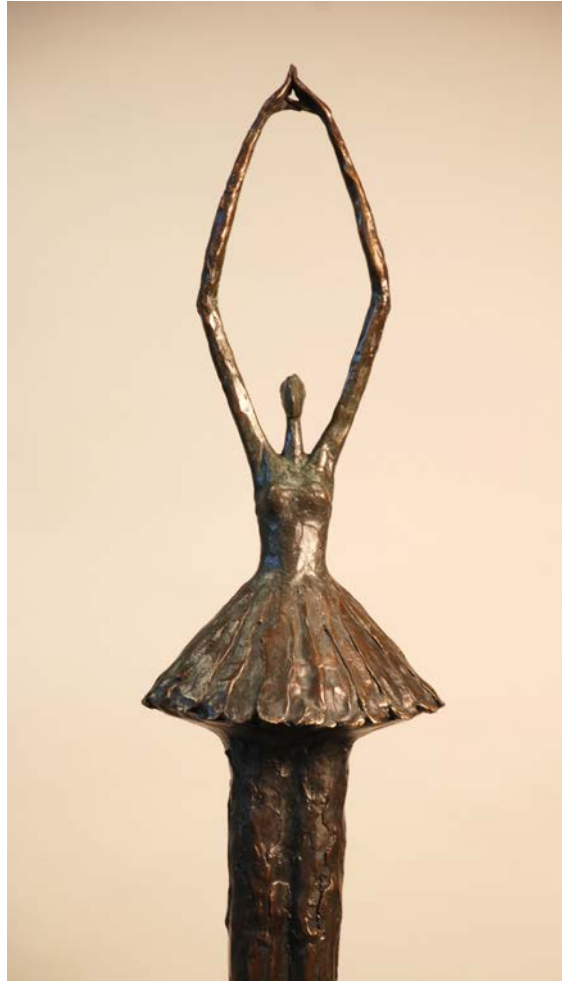

Ballerina II

Artist: Tom Corbin
Edition 60
78"H, 7.5"D, 7.5"W
Bronze, green/brown patina with polished highlights
Cast stone base