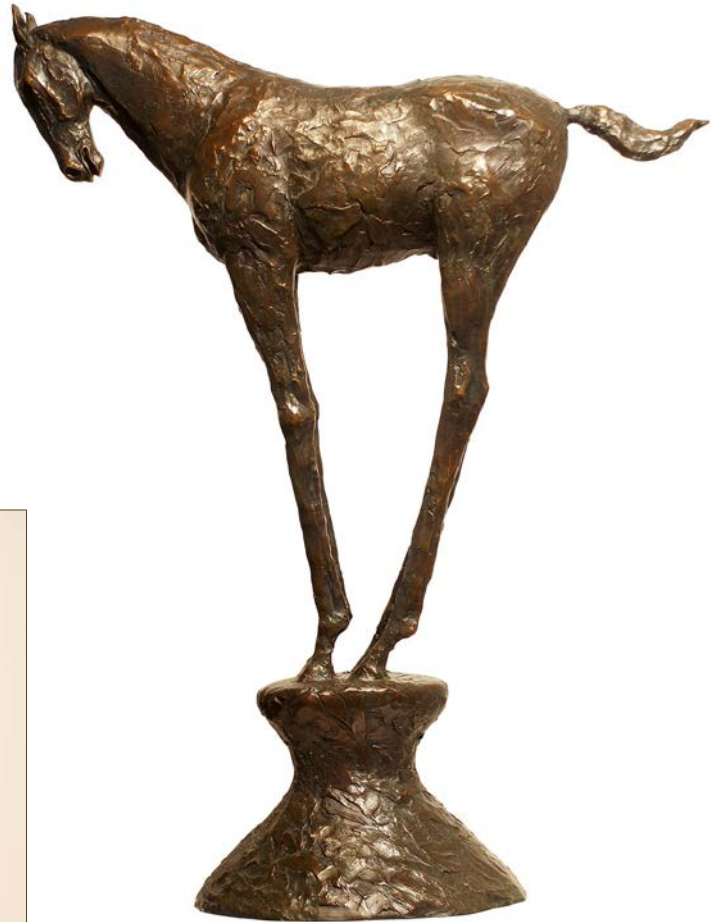

Good Kitty

Artist: Tom Corbin
Edition 40
15.5"H, 5.75"D, 17.75"W
Bronze, black/brown patina

Horse Study #3

Artist: Tom Corbin
Edition 60
33"H, 9"D, 25.5"W
Bronze, green/brown patina

Isabella

Artist: Tom Corbin
Edition 50
33"H, 8"D, 7"W
Bronze, green/brown patina