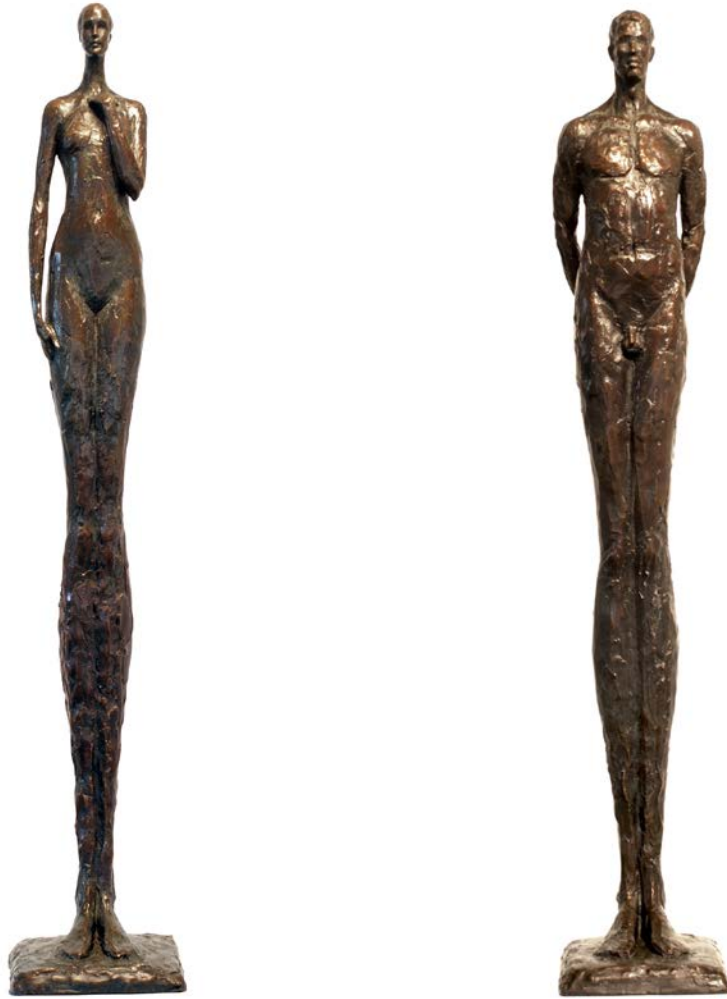

Female Reveal II and Male Reveal II

Artist: Tom Corbin

Female Reveal II: 34"H, 6.5"D, 6"W

Edition 75

Male Reveal II: 34"H, 6"D, 6"W

Edition 60

Bronze, green/brown patina