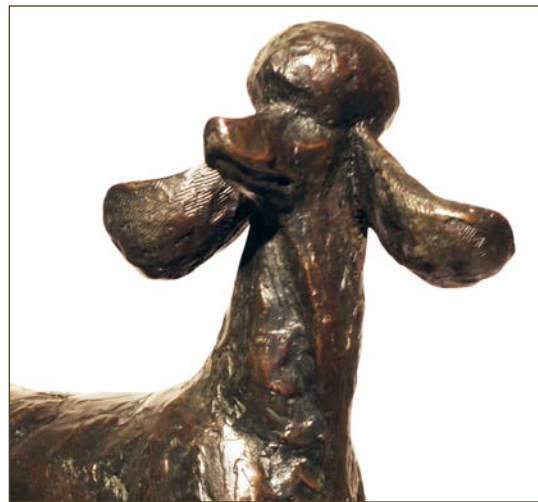

Roxy Study II

Artist: Tom Corbin
Edition 60
15.5"H, 8"D, 16"W
Bronze, green/brown patina