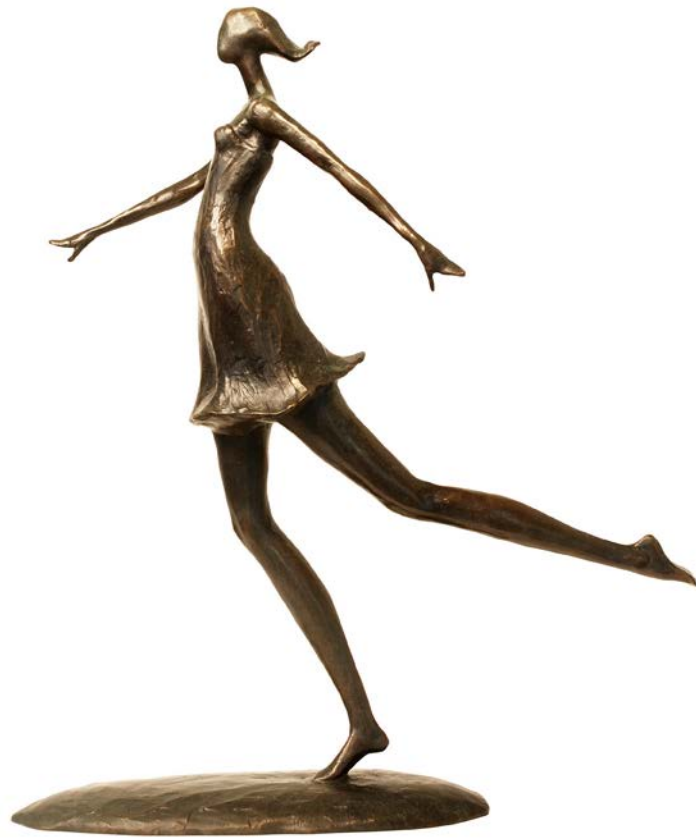

Artist: Tom Corbin
Edition 60
17"H, 3.5"D, 14"W
Bronze, green/brown patina

Dance Moderne V

Artist: Tom Corbin
Edition 60
15.25"H, 5"D, 13"W
Bronze, green/brown patina

Dance Moderne VI

Artist: Tom Corbin
Edition 60
15.25"H, 7.5"D, 13"W
Bronze, green/brown patina