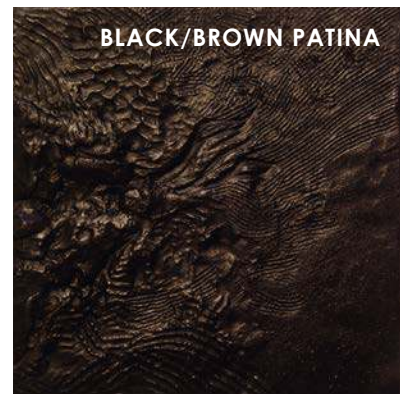

Patina Samples

Printed or digital patina samples are to be used as a guide for choosing a finish. Actual patina colors will vary.

Not all patinas are recommended for each piece. Please contact Corbin Bronze for recommendations, restrictions and approval.

Polished bronze and polished white bronze require special approval and separate quote from Corbin Bronze.

Please see our disclaimer located in the terms portion of our price list for a full explanation.