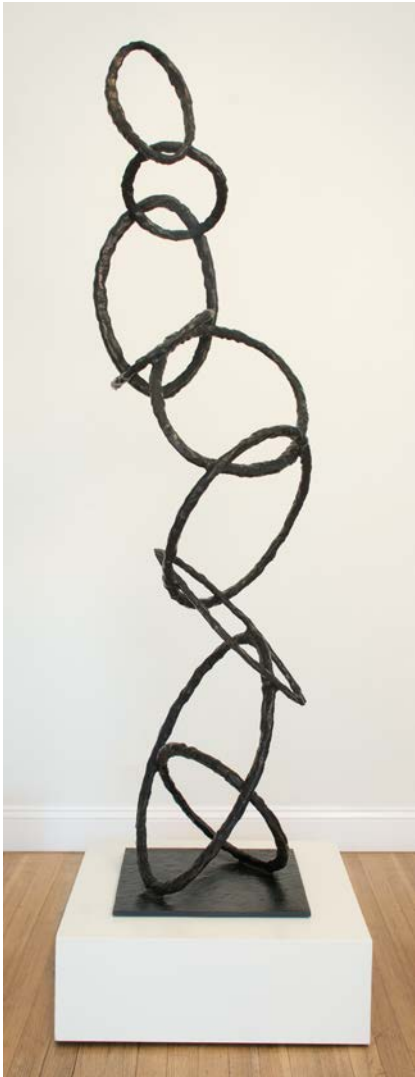

Chronos

Artist: Tom Corbin
Edition 60
73.5"H, 20"D, 20"W
Bronze, black/brown patina