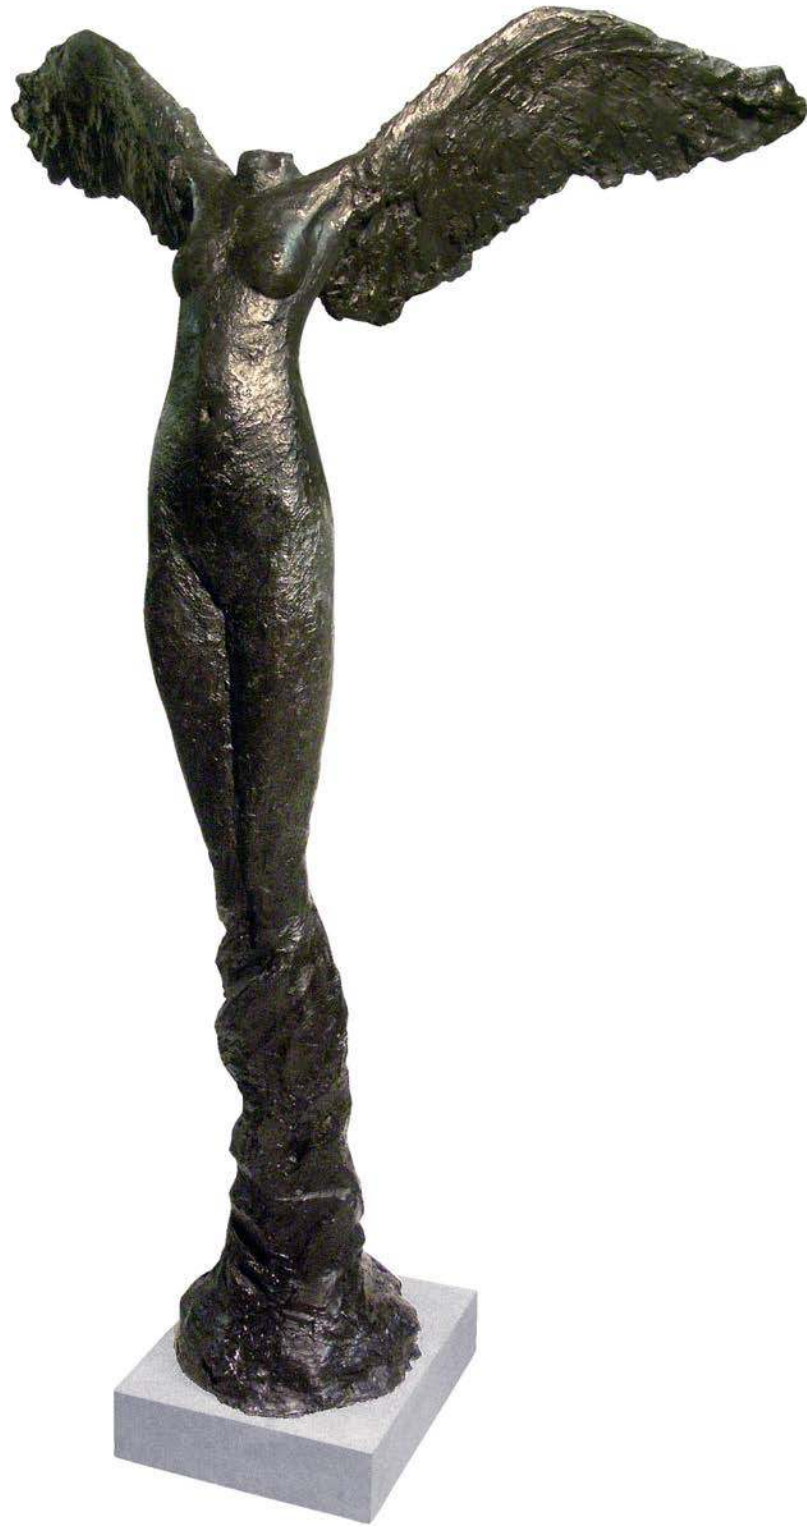

Artist: Tom Corbin
Edition 60
77"H, 11.5"D, 18"W
Bronze, green/brown patina

T. Corbin Outdoor Collection

Jacqueline

Artist: Tom Corbin
Edition 12
98"H, 16.5"D, 19"W
Bronze, brown patina

La Promenade Male

Artist: Tom Corbin
Edition 60
59.5"H, 19"D, 9"W
Bronze, green/brown patina