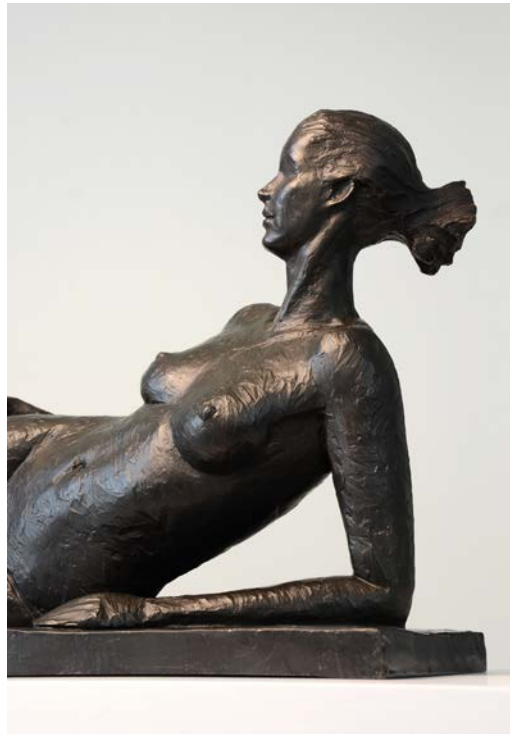

Reclining Nude II

Artist: Tom Corbin
Edition 60
12"H, 8.25"D, 29.25"W
Bronze, black/brown patina