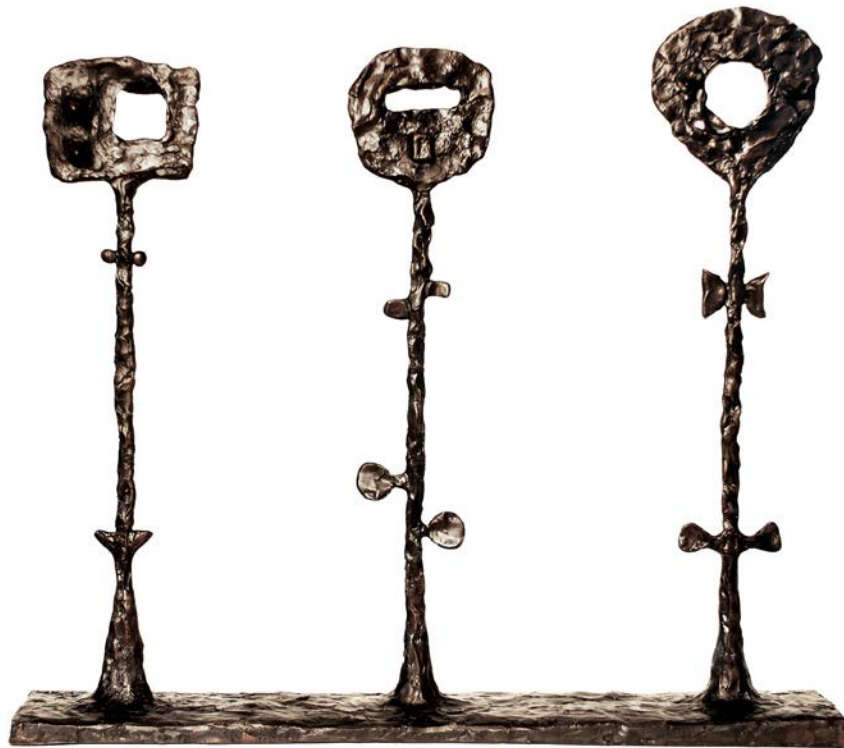

Edition 100

18"

Bronze, natural patina with polished highlights

Flower Study

Artist: Tom Corbin
Edition 80
23"H, 4.5"D, 18"W
Bronze, green/brown patina

Lynx

Artist: Tom Corbin
Edition 60
10"H, 10"D, 37"W
Bronze, light golden brown patina with polished highlights
(two positions shown)

Axis and Orion

Orion

Artist: Tom Corbin
Edition 60
10"H, 8"D, 20"W
Bronze, white patina
(two positions shown)

Tre Fiori

Artist: Tom Corbin

Edition 80

19"H, 6"D, 22"W

Bronze, green/brown patina with polished highlights