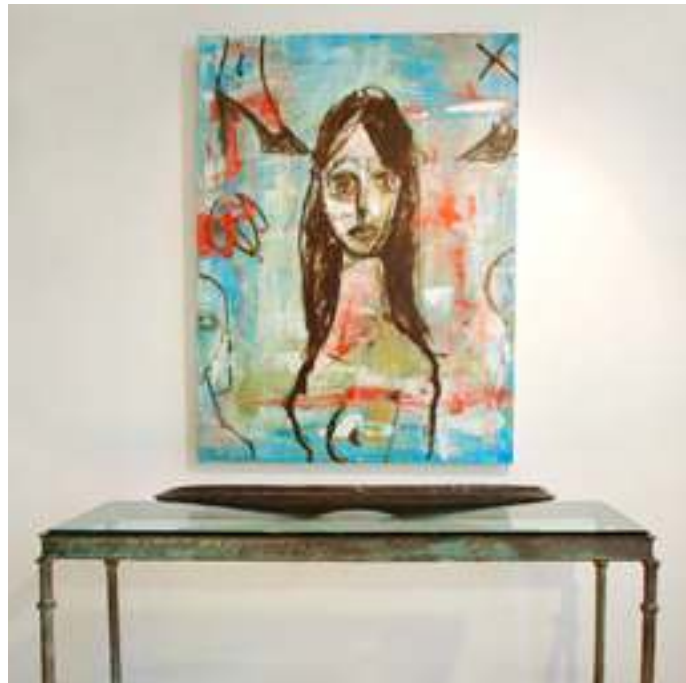

**Zigzag Andirons**

Artist: Tom Corbin  
20.5"H, 6"D, 8.5"W  
Polished bronze (top) or polished white bronze (bottom)  
Black steel shank

**Baako Bowl**

Artist: Tom Corbin

2.5"H, 12"D, 39"W

Bronze, brown patina with polished edge