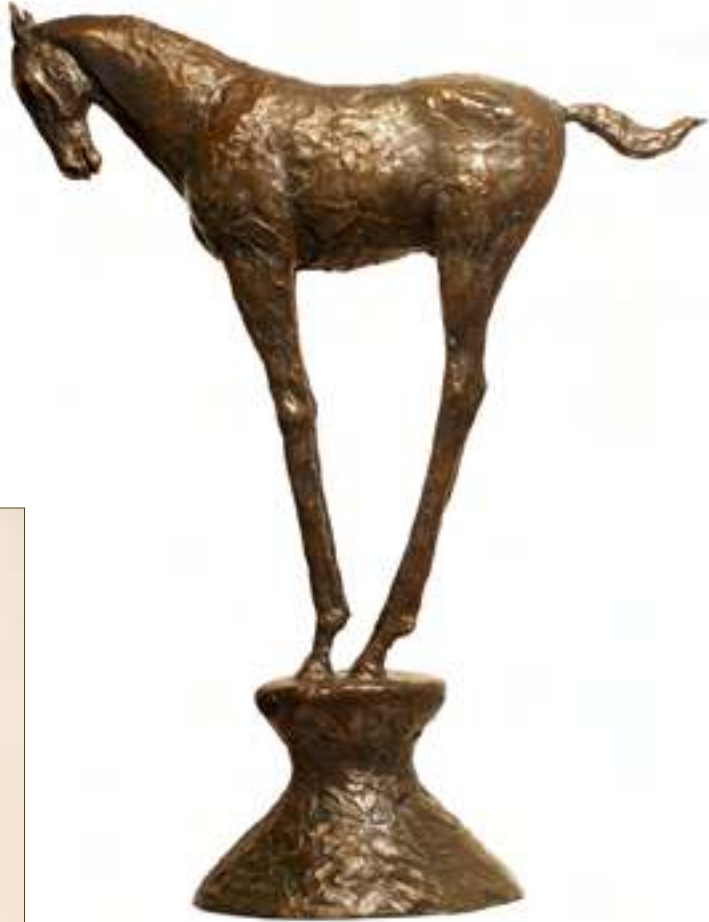

Horse Study #3

Artist: Tom Corbin
Edition 60
33"H, 9"D, 25.5"W
Bronze, green/brown patina