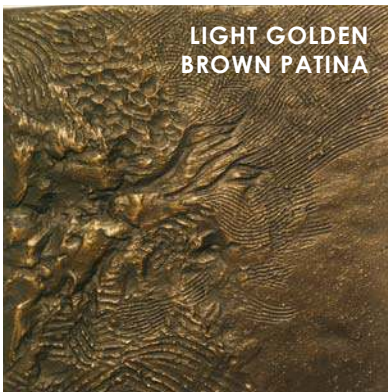

**BROWN WITH
VERDIGRIS PATINA
(OUTDOOR PATINA)**

Printed or digital patina samples are to be used as a **guide** for choosing a finish. Actual patina colors will vary.

Not all finishes are ideal for each piece. Please contact Corbin Bronze for recommendations and approval.

Please see our disclaimer located in the *terms* portion of our price list for a full explanation.

NATURAL PATINA

DARK NATURAL PATINA

**BLACK WITH
VERDIGRIS PATINA**

**LIGHT GOLDEN
BROWN PATINA**

BROWN PATINA