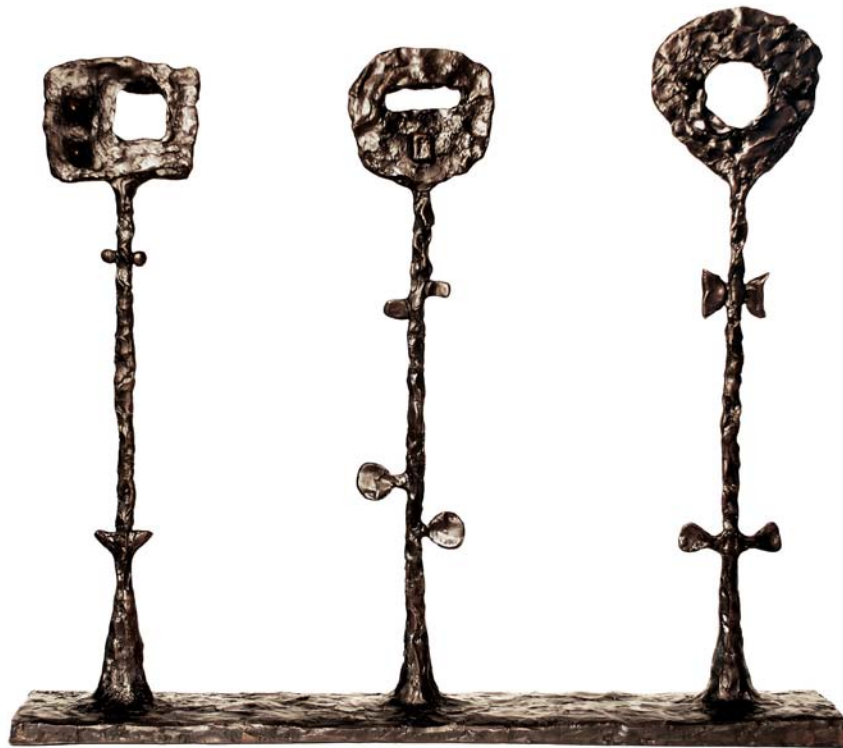

Face Abstract

Artist: Tom Corbin
Edition 80
20"H, 4"D, 20.5"W
Bronze, black patina

Flower Study

Artist: Tom Corbin
Edition 80
23"H, 4.5"D, 18"W
Bronze, green/brown patina

Tre Fiori

Artist: Tom Corbin

Edition 80

19"H, 6"D, 22"W

Bronze, green/brown patina with polished highlights

Tre Forma

Artist: Tom Corbin
Edition 80
18"H, 3.5"D, 20.5"W
Bronze, black/brown patina

Woman at the Center

Artist: Tom Corbin
Edition 80
28.5"H, 5"D, 23"W
Bronze, black/brown patina