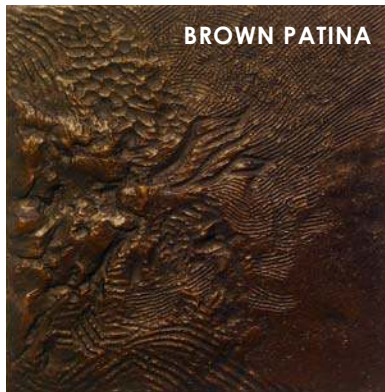

**BROWN WITH
VERDIGRIS PATINA
(OUTDOOR PATINA)**

Printed or digital patina samples are to be used as a **guide** for choosing a finish. Actual patina colors will vary.

Not all finishes are ideal for each piece. Please contact Corbin Bronze for recommendations and approval.

Please see our disclaimer located in the *terms* portion of our price list for a full explanation.

NATURAL PATINA

DARK NATURAL PATINA

**BLACK WITH
VERDIGRIS PATINA**

**LIGHT GOLDEN
BROWN PATINA**

BROWN PATINA

BLACK/BROWN PATINA

BLACK PATINA

GREY PATINA

WHITE PATINA

Tom Corbin

Biography and Artist Statement

Tom Corbin's introduction and subsequent career in sculpture has been based more on serendipity than calculation. Born in Dayton, Ohio in 1954; Tom's early fascination in art was inspired by his mother, an art teacher by trade. Despite studying painting and drawing at Miami University, Tom's original career pursuit was Business as an advertising executive. Tom's first brush with the third dimension came in a chance meeting with a bronze sculptor in 1982. Classes with this sculptor led to a deepened interest in bronze casting and thoughts of a career in art. In 1986, Tom left the secure confines of his advertising agency job for the unpredictability of life as a full time sculptor.