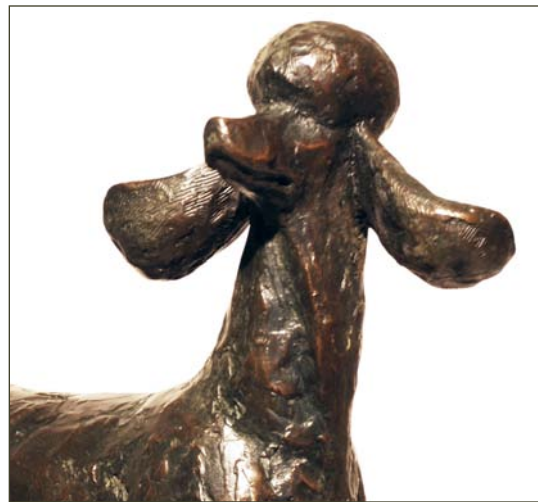

Roxy Study II

Artist: Tom Corbin
Edition 60
15.5"H, 8"D, 16"W
Bronze, green/brown patina