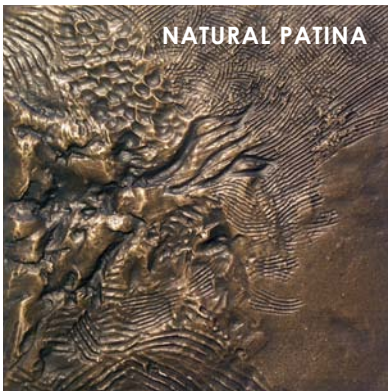

NATURAL PATINA