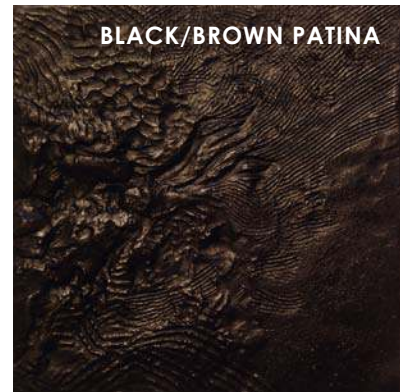

**BROWN WITH
VERDIGRIS PATINA
(OUTDOOR PATINA)**

Printed or digital patina samples are to be used as a **guide** for choosing a finish. Actual patina colors will vary.

Not all finishes are ideal for each piece. Please contact Corbin Bronze for recommendations and approval.

Please see our disclaimer located in the *terms* portion of our price list for a full explanation.

NATURAL PATINA

DARK NATURAL PATINA

**BLACK WITH
VERDIGRIS PATINA**

**LIGHT GOLDEN
BROWN PATINA**

BROWN PATINA