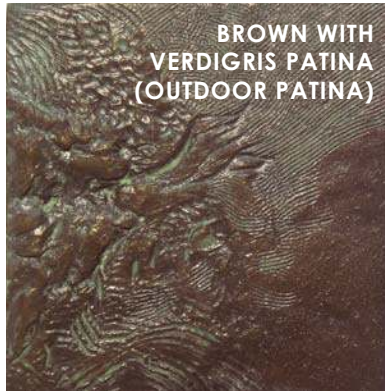

**BROWN WITH
VERDIGRIS PATINA
(OUTDOOR PATINA)**

Printed or digital patina samples are to be used as a **guide** for choosing a finish. Actual patina colors will vary.

Not all finishes are ideal for each piece. Please contact Corbin Bronze for recommendations and approval.