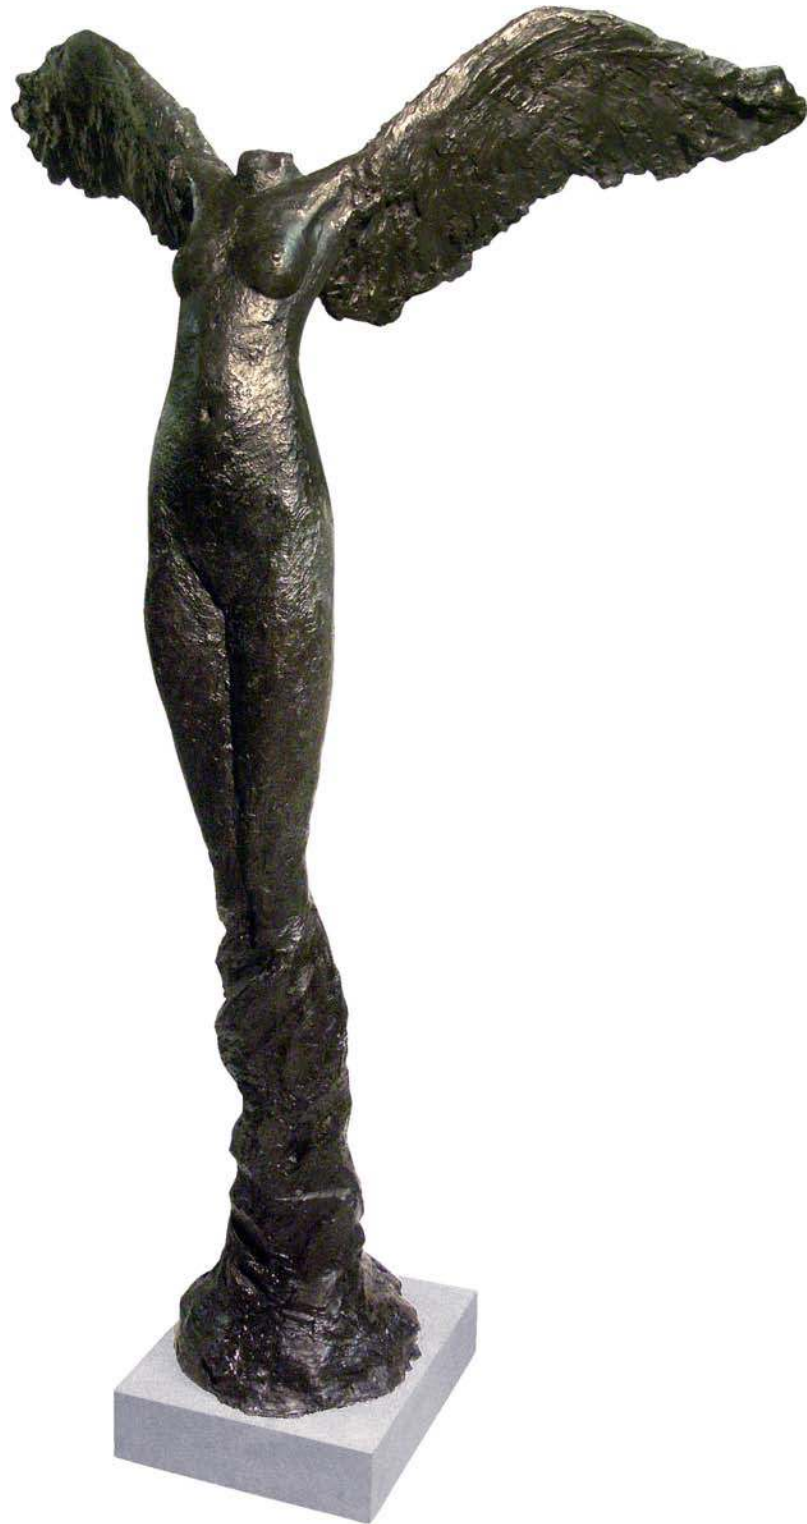

Luna II

Artist: Tom Corbin
Edition 35
73.5"H, 25"D, 45"W
Bronze, black/brown patina
Light grey granite base