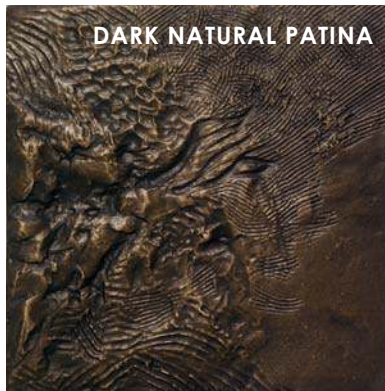

**BROWN WITH
VERDIGRIS PATINA
(OUTDOOR PATINA)**

Printed or digital patina samples are to be used as a **guide** for choosing a finish. Actual patina colors will vary.

Not all finishes are ideal for each piece. Please contact Corbin Bronze for recommendations and approval.

Please see our disclaimer located in the *terms* portion of our price list for a full explanation.

NATURAL PATINA

DARK NATURAL PATINA

**BLACK WITH
VERDIGRIS PATINA**

**LIGHT GOLDEN
BROWN PATINA**

BROWN PATINA