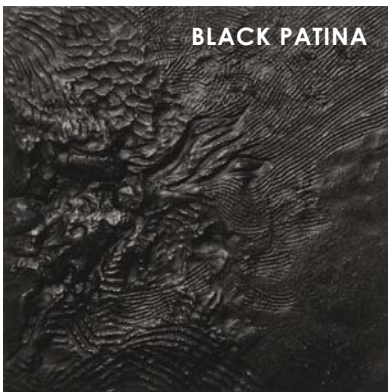

BLACK PATINA