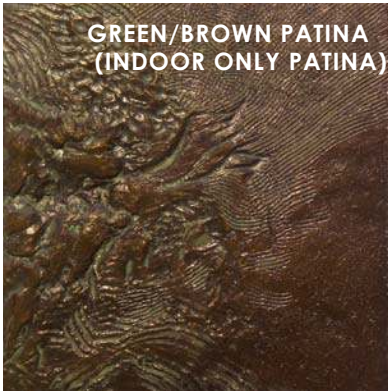

**GREEN/BROWN PATINA
(INDOOR ONLY PATINA)**