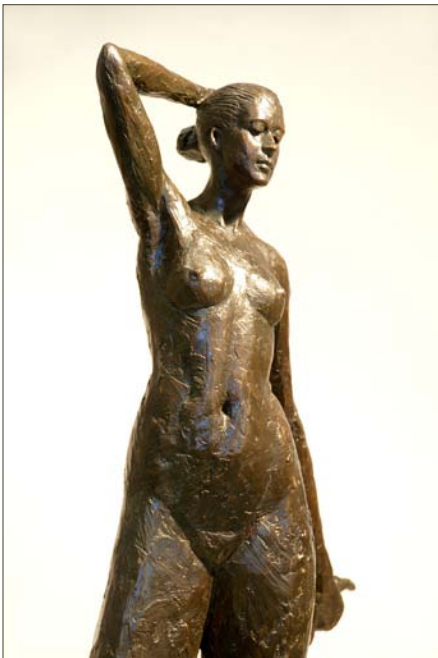

Elli

Artist: Tom Corbin
Edition 60
33"H, 12"D, 9"W
Bronze, green/brown patina