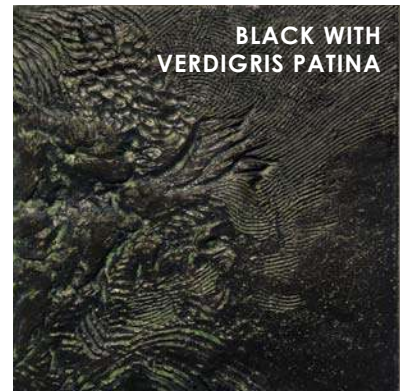

**BROWN WITH
VERDIGRIS PATINA
(OUTDOOR PATINA)**

Printed or digital patina samples are to be used as a **guide** for choosing a finish. Actual patina colors will vary.

Not all finishes are ideal for each piece. Please contact Corbin Bronze for recommendations and approval.

Please see our disclaimer located in the *terms* portion of our price list for a full explanation.

NATURAL PATINA

DARK NATURAL PATINA

**BLACK WITH
VERDIGRIS PATINA**

**LIGHT GOLDEN
BROWN PATINA**

BROWN PATINA

BLACK/BROWN PATINA

BLACK PATINA

GREY PATINA

WHITE PATINA

Tom Corbin

Biography and Artist Statement

Tom Corbin's introduction and subsequent career in sculpture has been based more on serendipity than calculation. Born in Dayton, Ohio in 1954; Tom's early fascination in art was inspired by his mother, an art teacher by trade. Despite studying painting and drawing at Miami University, Tom's original career pursuit was Business as an advertising executive. Tom's first brush with the third dimension came in a chance meeting with a bronze sculptor in 1982. Classes with this sculptor led to a deepened interest in bronze casting and thoughts of a career in art. In 1986, Tom left the secure confines of his advertising agency job for the unpredictability of life as a full time sculptor.